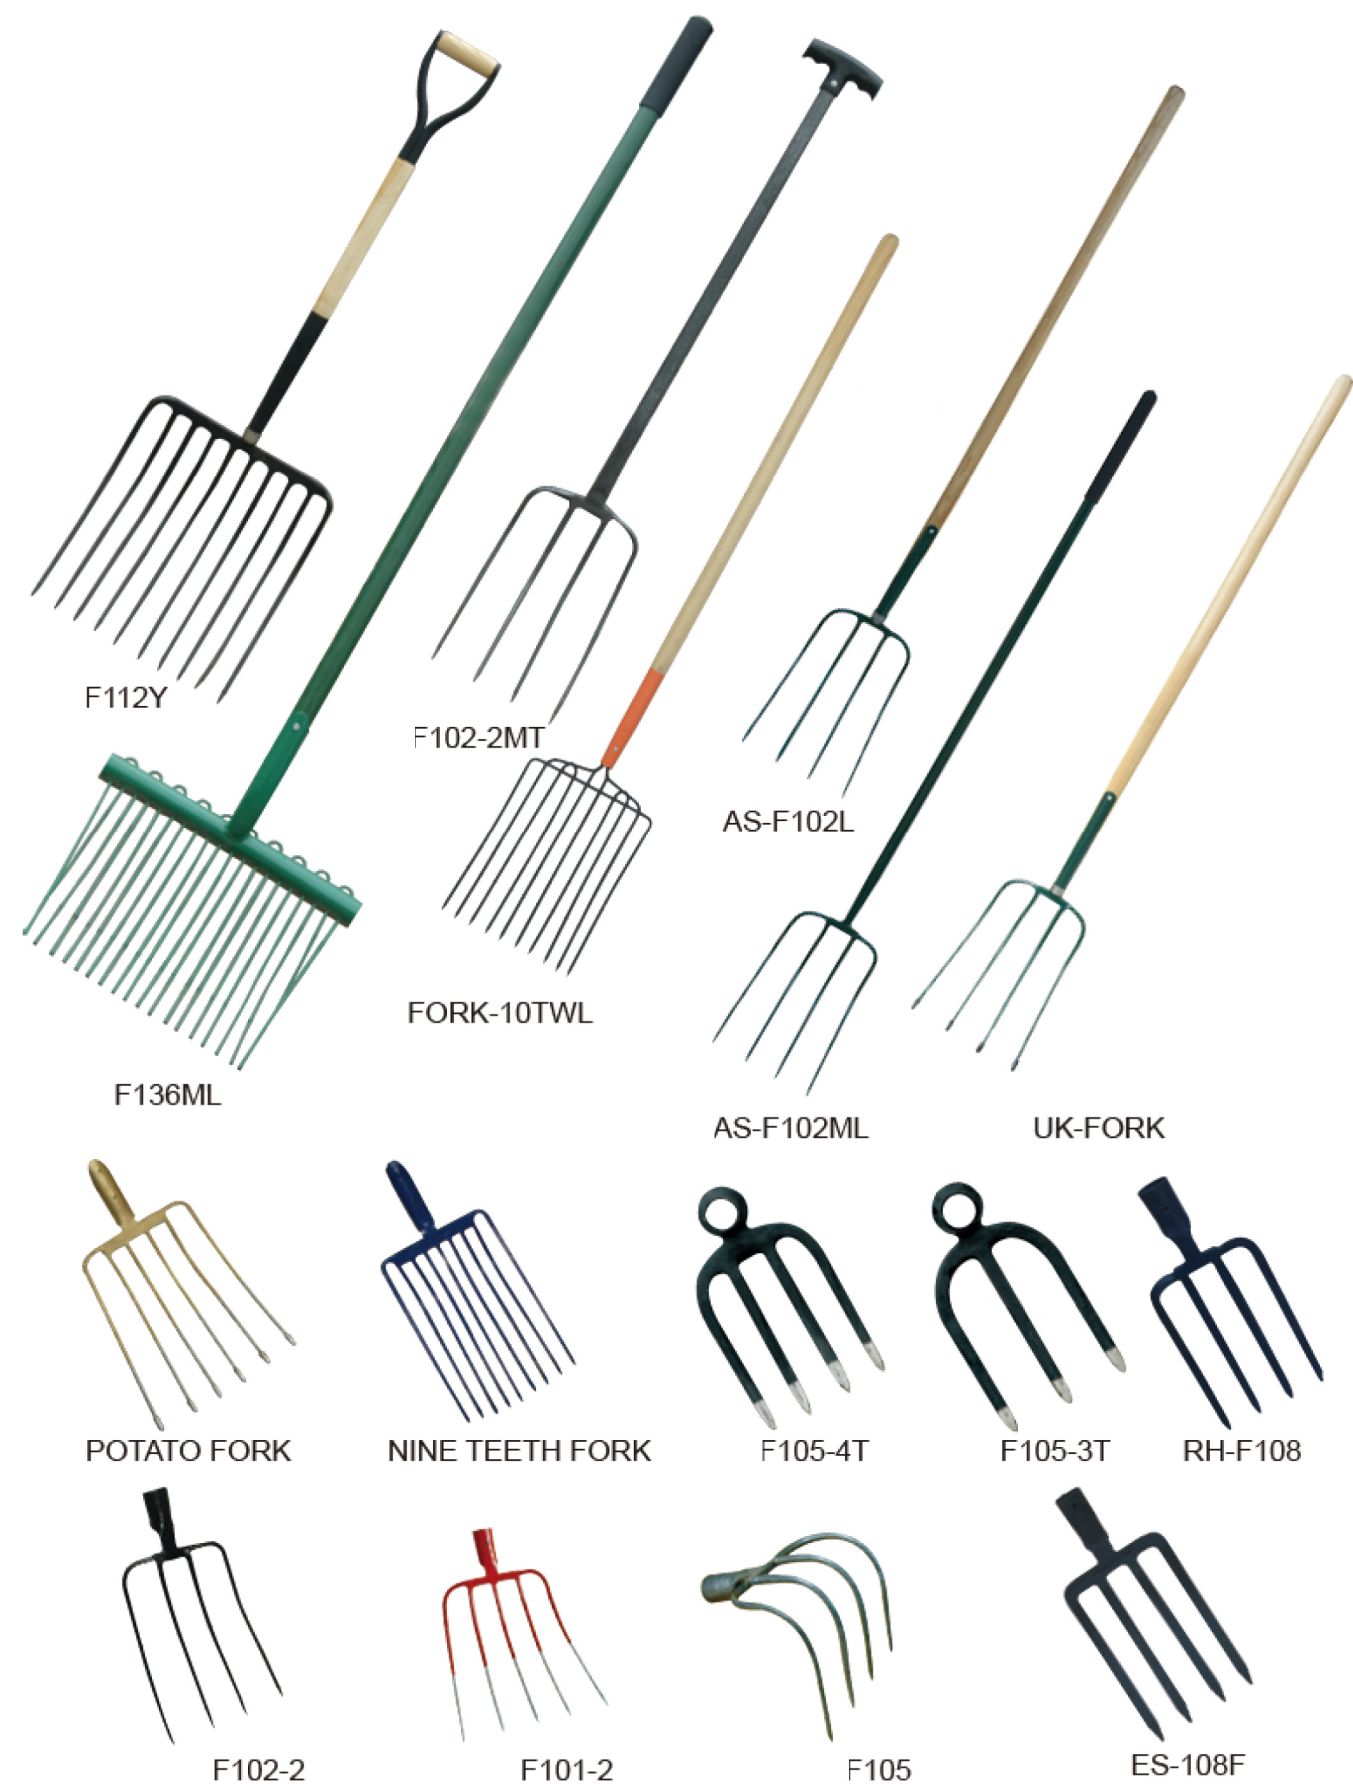

BM-2

M204C-24"-1

M204W-24"-1

M204W-20" injection molding

P204-14"/18"P

P204-14"/18"W

45x20

35x1

3779

Item No.	Weight	Quantity per pkg(PCS)	G.W (KG)	N.W (KG)	Meac (CM)	
A	P5001	2.5kg	6	16	15	51x21x10.5
B	P410	1.5/2/2.5/3(kg)	6	9.3/12.3/15.3/18.3	9/12/15/18	50x20x12/54x20x13/58x21x13/60x23x13
C	P407	4.5/5(lb)	6	12.6/13.9	12.3/13.6	47x21x13/48x21x13
D	Pickaxe	900g	24	22	21.6	26x30x15
E	P407-3	600g	24	15	14.4	31x30x11
F	P404	1.5/2/2.5/3(kg)	6	9.3/12.3/15.3/18.3	9/12/15/18	50x20x12/54x20x13/58x21x13/60x23x13
G	P406BP	5lb	6	14.1	13.6	51x23x15
H	P407-2	500g	24	13	12	26x30x15
I	P6710	5lb	6	13.9	13.6	55x21x13
J	P406	4.5/5(lb)	6	12.6/13.9	12.3/13.6	48x22x14/56x21x13
K	P402	1.5/2(kg)	10/6	15.5/12.5	15/12	48x26x12/52x19x14
L	P404-2	5/5.5(lb)	6	13.9/15.3	13.6/15	54x20x13/59x18x12
M	P410-2	500g	24	13	12	38x26x20
N	228-A	500g	25	12.5	13	30x26x20
O	FORK HOE	500g	25	13	12.5	30x26x20
P	HEART HOE	0.6(kg)	25	15.0	15.5	29x28x17
Q	P412	1.2(kg)	12	15	14.4	40x20x13

DISC BLADE

EAR PLOW EAR PLOW-2

DISC HARROW

PLOW BODY

ROTARY PLOW

ArtNo.	Size (inch)	Thickness (mm)
NOTCH BLADE	16	3
	18	3.5
	20	4

ArtNo.	Size (inch)	Thickness (mm)
FLAT BLADE	16	3
	18	3
	20	4
	22	5
	26	5

Disc ploughs are used in tillage on dry cultivated or fallow land, manure land, wheat and rice stubble fields. It has the characteristics of small resistance and easy operation etc.

The series of suspended Disc harrows are mainly used for cleaning away stubble of plants before cultivation, or crushing clods after cultivation on uncultivated land and in sticky heavy clay soil field. They can also be used as a plough for primary tillage in dry cultivated fields.