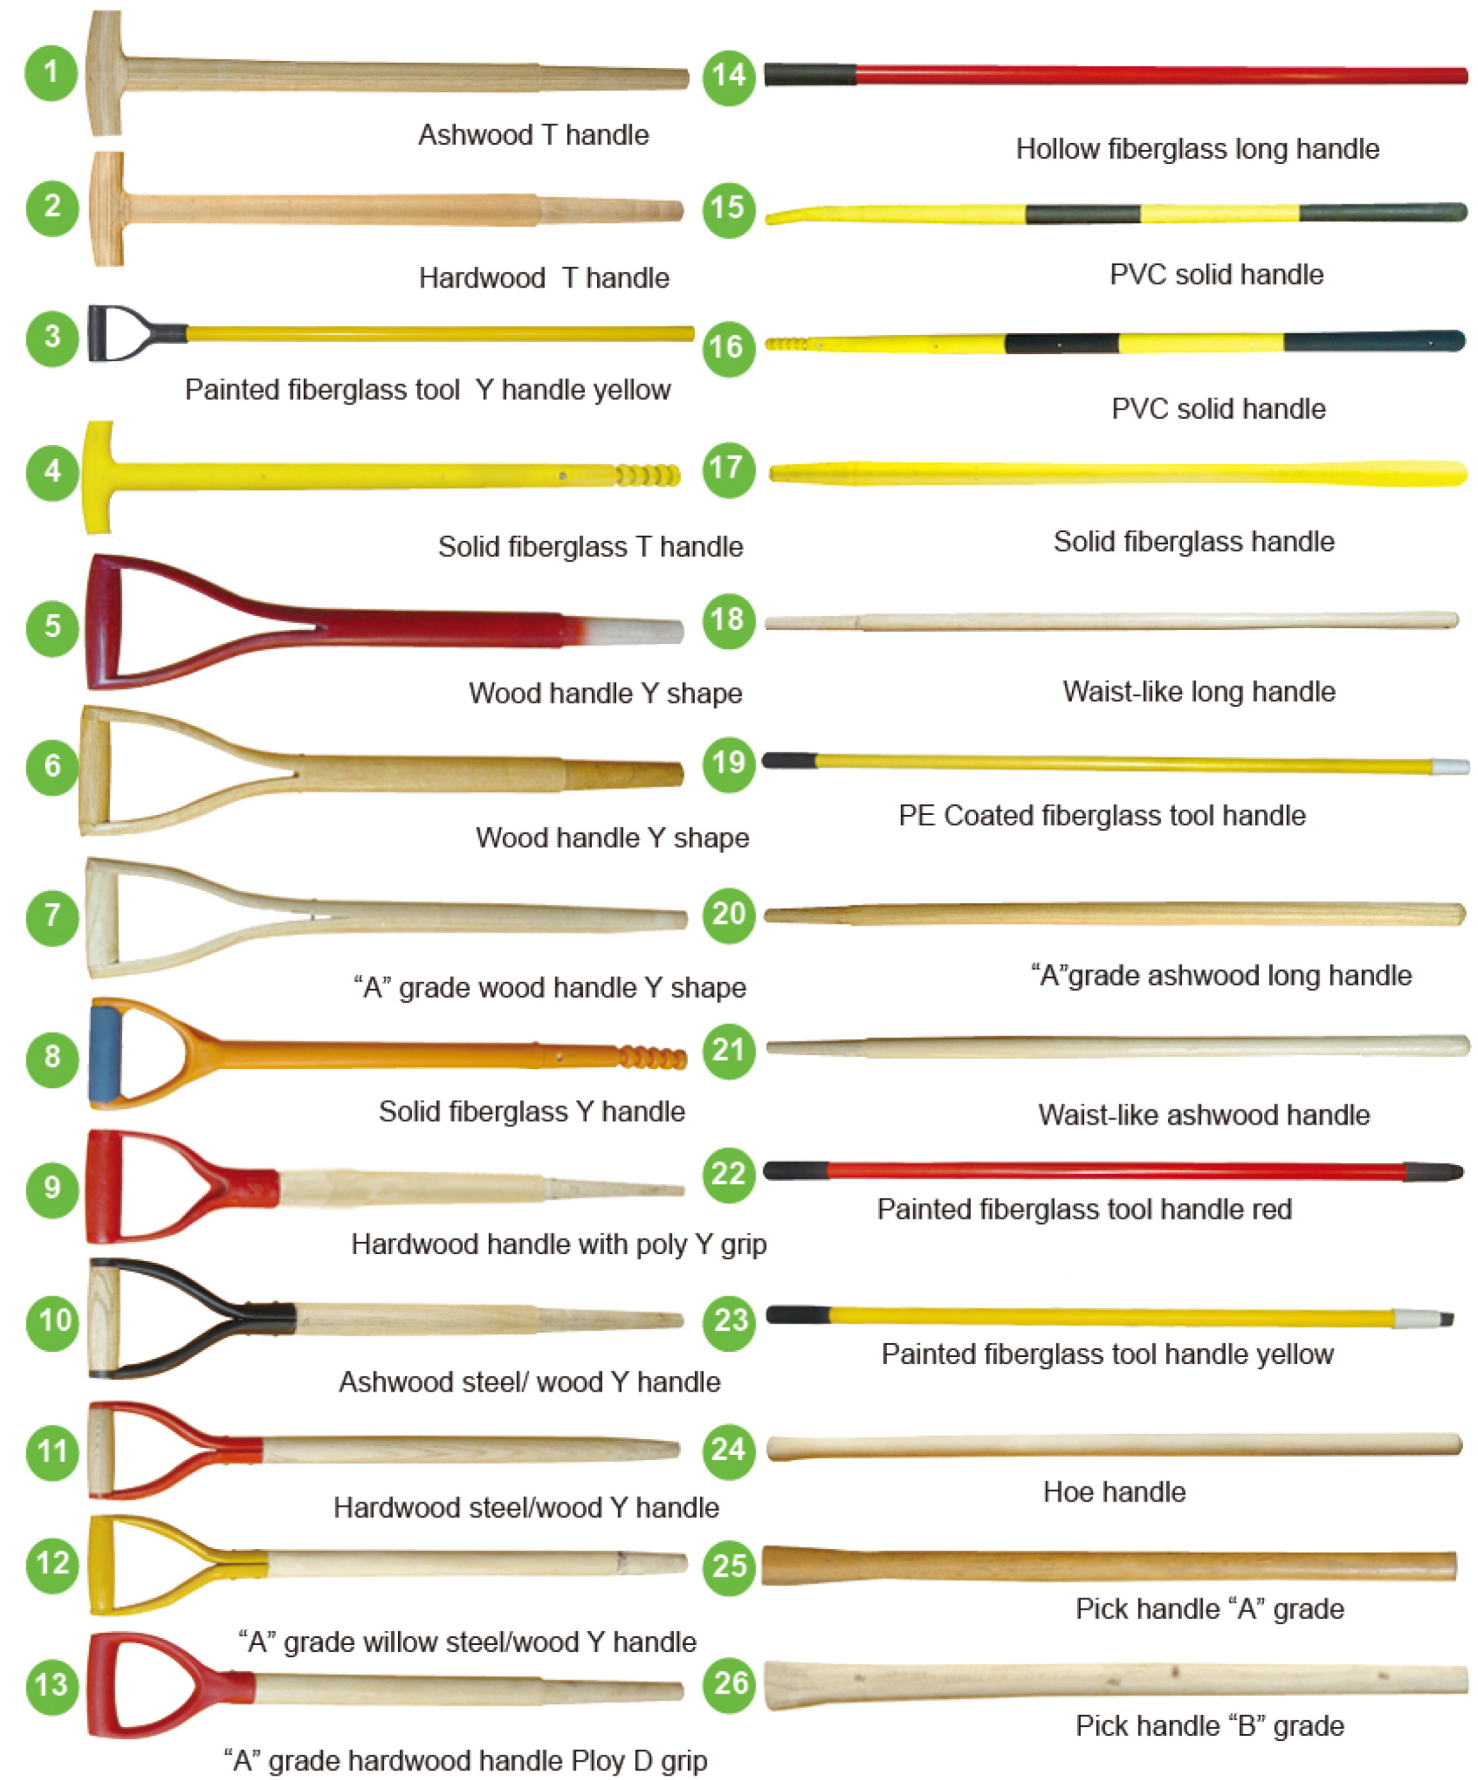

RYE-1 RYE-2 RYE-3 RYE-4 RYE-5

RYE-6 RYE-7 RYE-8 RYE-9 RYE-10

RYE-11 RYE-12 RYE-13 RYE-14 RYE-15

RYE-16 RYE-17 RYE-18 RYE-19 RYE-20 RYE-21

27 Solid fiberglass D handle

28 "A" grade handle with Poly D grip

29 Hardwood handle with D grip

30 Ashwood handle with poly D grip

31 H320 hoe handle

32 Wood insert

39 Red toon handle

40 Wood pick handle with plastic tip

41 Plastic pick handle with wooden core

33 T handle

34 Pick handle "C" grade

35 Rake handle

36 T handle

37 Small tools' handle

38 Small tools' handle

42 Plastic pick handle with wooden core

43 Plastic pick handle with wooden core

44 Wood handle for pick 850MM

45 Wood handle for pick 570MM